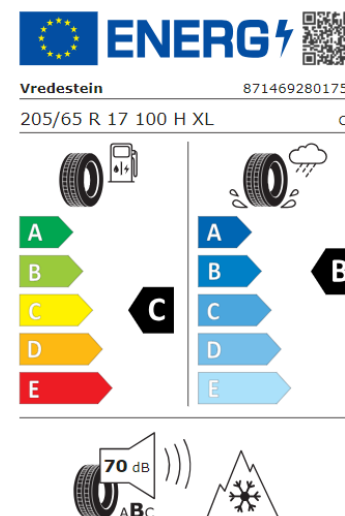

Vejl. Pris: 26.432 kr.

*Sommerkomplethjul er ikke til brug under krævende sneforhold.

Produktdatabank (EPREL)

BMW IX1 (U11) – VINTERKOMPLETHJUL.

17" BMW LETMETALHJUL
STYLE 896 Y-spoke i Refined Silver

VREDESTEIN WINTRAC PRO
DÆKSTØRRELSE 205/65 R17
Vejl. Pris: 14.040 kr.

Produktdatabank (EPREL)

BMW IX1 (U11) – VINTERKOMPLETHJUL.

18" BMW LETMETALHJUL
STYLE 838 M Double-spoke

PIRELLI CINTURATO WINTER 2
DÆKSTØRRELSE 225/55 R18

Vejl. Pris: 15.280 kr.

ENERG

PIRELLI 39441

225/55R18 102 H XL C1

Rolling Resistance	Wet Grip
A	A
B	B
C	C
D	D
E	E

71 dB

ABC

2020/740

The image shows a standard EU energy label for tires. It includes the 'ENERG' logo, the brand 'PIRELLI' and model 'CINTURATO WINTER 2', and the tire size '225/55R18 102 H XL'. The label features two performance scales: Rolling Resistance (left) and Wet Grip (right). Both scales show a 'B' rating. A noise level of 71 dB is indicated with a speaker icon. A snowflake icon is present, indicating winter performance. A QR code is located in the top right corner.