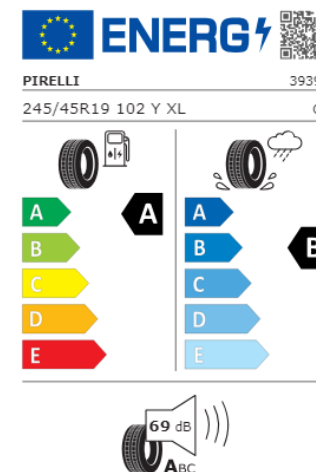

BMW IX1 (U11) – EFTERMONTERET HJULOPTIONER

Priserne er eksklusiv moms.

BMW IX1 (U11) – SOMMERKOMPLETHJUL*.

19" BMW LETMETALHJUL

STYLE 871 M Double-spoke i Jet Black

PIRELLI PZERO SOMMERDÆK

DÆKSTØRRELSE 245/45 R19

Vejl. Pris: 17.932 kr.

*Sommerkomplethjul er ikke til brug under krævende sneforhold.

Produktdatabank (EPREL)

BMW IX1 (U11) – SOMMERKOMPLETHJUL*.

20" BMW LETMETALHJUL
STYLE 872 M Y-spoke

CONTINENTAL ECOCONTACT 6 Q SOMMERDÆK
DÆKSTØRRELSE 245/40 R20

Rolling Resistance	Wet Grip
A	A
B	B
C	C
D	D
E	E

71 dB

ABC

2020/740

The image shows a standard EU energy label for tires. It includes the 'ENERG' logo, the brand 'PIRELLI' and model 'CINTURATO WINTER 2', and the tire size '225/55R18 102 H XL'. The label features two performance scales: Rolling Resistance (left) and Wet Grip (right). Both scales show a 'B' rating. A noise level of 71 dB is indicated with a speaker icon. A snowflake icon is present, indicating winter performance. A QR code is located in the top right corner.