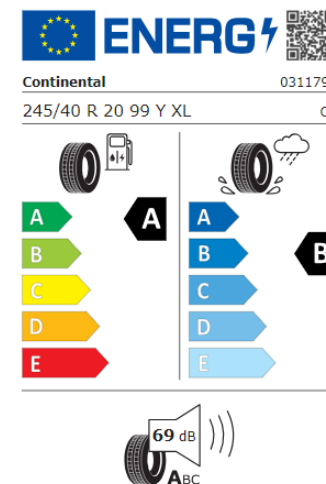

20" BMW LETMETALHJUL
STYLE 872 M Y-spoke

CONTINENTAL ECOCONTACT 6 Q SOMMERDÆK
DÆKSTØRRELSE 245/40 R20

Vejl. Pris: 22.432 kr.